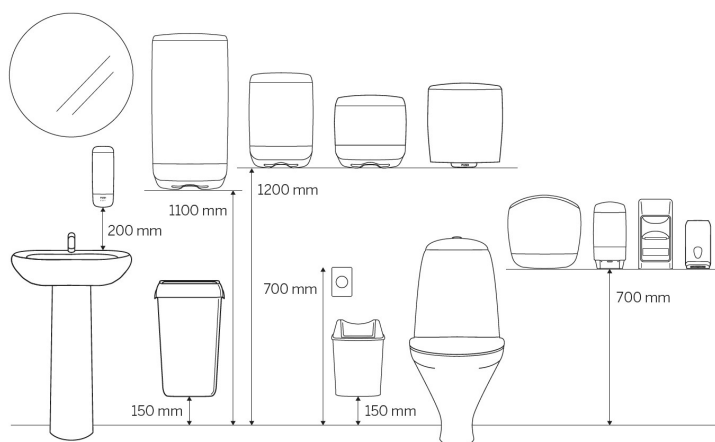

4287

Katrin Plastic Bin 40 Litre For Waste, White

<P>
 Designed for modern washrooms and commercial spaces, the Katrin White Trash Bin 40 litre combines clean aesthetics with practical functionality. Whether wall-mounted or freestanding, this bin helps maintain a hygienic and clutter-free environment, making it ideal for offices, hospitality venues, and public restrooms.
 </P>

- <P></P>
- <bullet>40L capacity </bullet>
 - <bullet>Wall-mountable design saves space and allows for effortless floor cleaning underneath</bullet>
 - <bullet>Made from durable ABS plastic – lightweight yet robust</bullet>
 - <bullet>Easy to empty and clean – supports efficient maintenance</bullet>
 - <bullet>Compatible with Katrin Inclusive plastic dispensers for a unified hygiene solution</bullet>
 - <bullet>Neutral white finish blends seamlessly into any interior</bullet>

ISO 9001 ISO 14001

Country of Origin: Italy

Product

Length/Depth	320 mm	Colour	White
Width	265 mm	Gross weight	1.130 kg
Height	500 mm		

Trading unit

Length/Depth	555 mm	Gross weight	6.98 kg	EAN	 6 4 14301 004287
Width	350 mm	Consumer packs/ trading unit	6		
Height	880 mm				

Pallet

Length/Depth	1,200 mm	Gross weight	88.12 kg	EAN	 6 4 14301 004294
Width	800 mm	Trading units / pallet	9		
Height	2,790 mm				

Measurements and Installing

This leaflet is provided for information purposes only and no liability of any kind is accepted for potential errors or inaccuracies. Metsä Tissue reserves the right to alter its products, product information and product range without any notice.